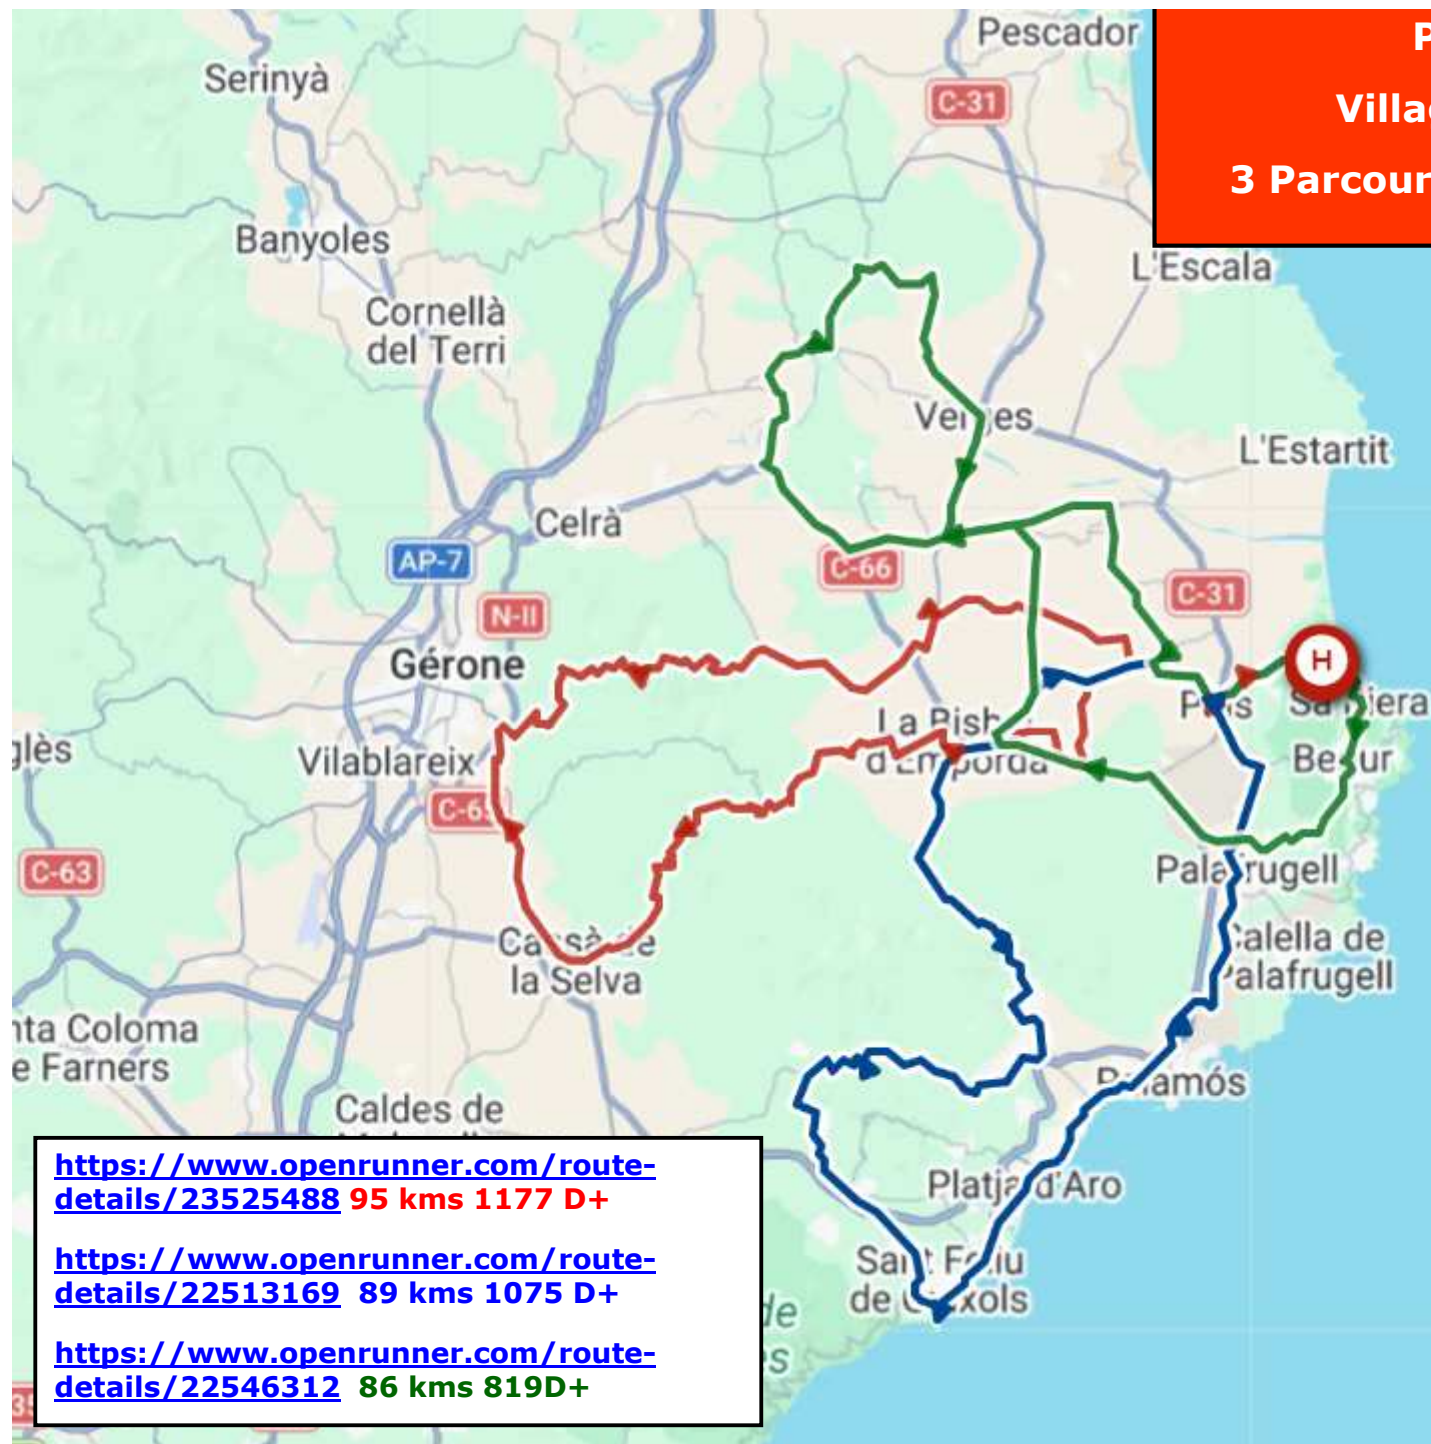

Départ de Banyoles

Camp de Futbol Municipal

Départ de Palamos Camp de Futbol de Palamos

PALS 2026

Village Golf Beach

4 Parcours 65/61/46/ et 37 kms

<https://www.openrunner.com/en/route-details/22474462> **65 kms 770D+**

<https://www.openrunner.com/en/route-details/22430678> **61kms 403 D+**

<https://www.openrunner.com/en/route-details/23525091> **46 kms 378 D+**

<https://www.openrunner.com/en/route-details/22481588> **37 kms 790 D+**

PALS 2026

Village Golf Beach

3 Parcours 95/89 et 86 kms

<https://www.openrunner.com/route-details/23525488> 95 kms 1177 D+

<https://www.openrunner.com/route-details/22513169> 89 kms 1075 D+

<https://www.openrunner.com/route-details/22546312> 86 kms 819D+