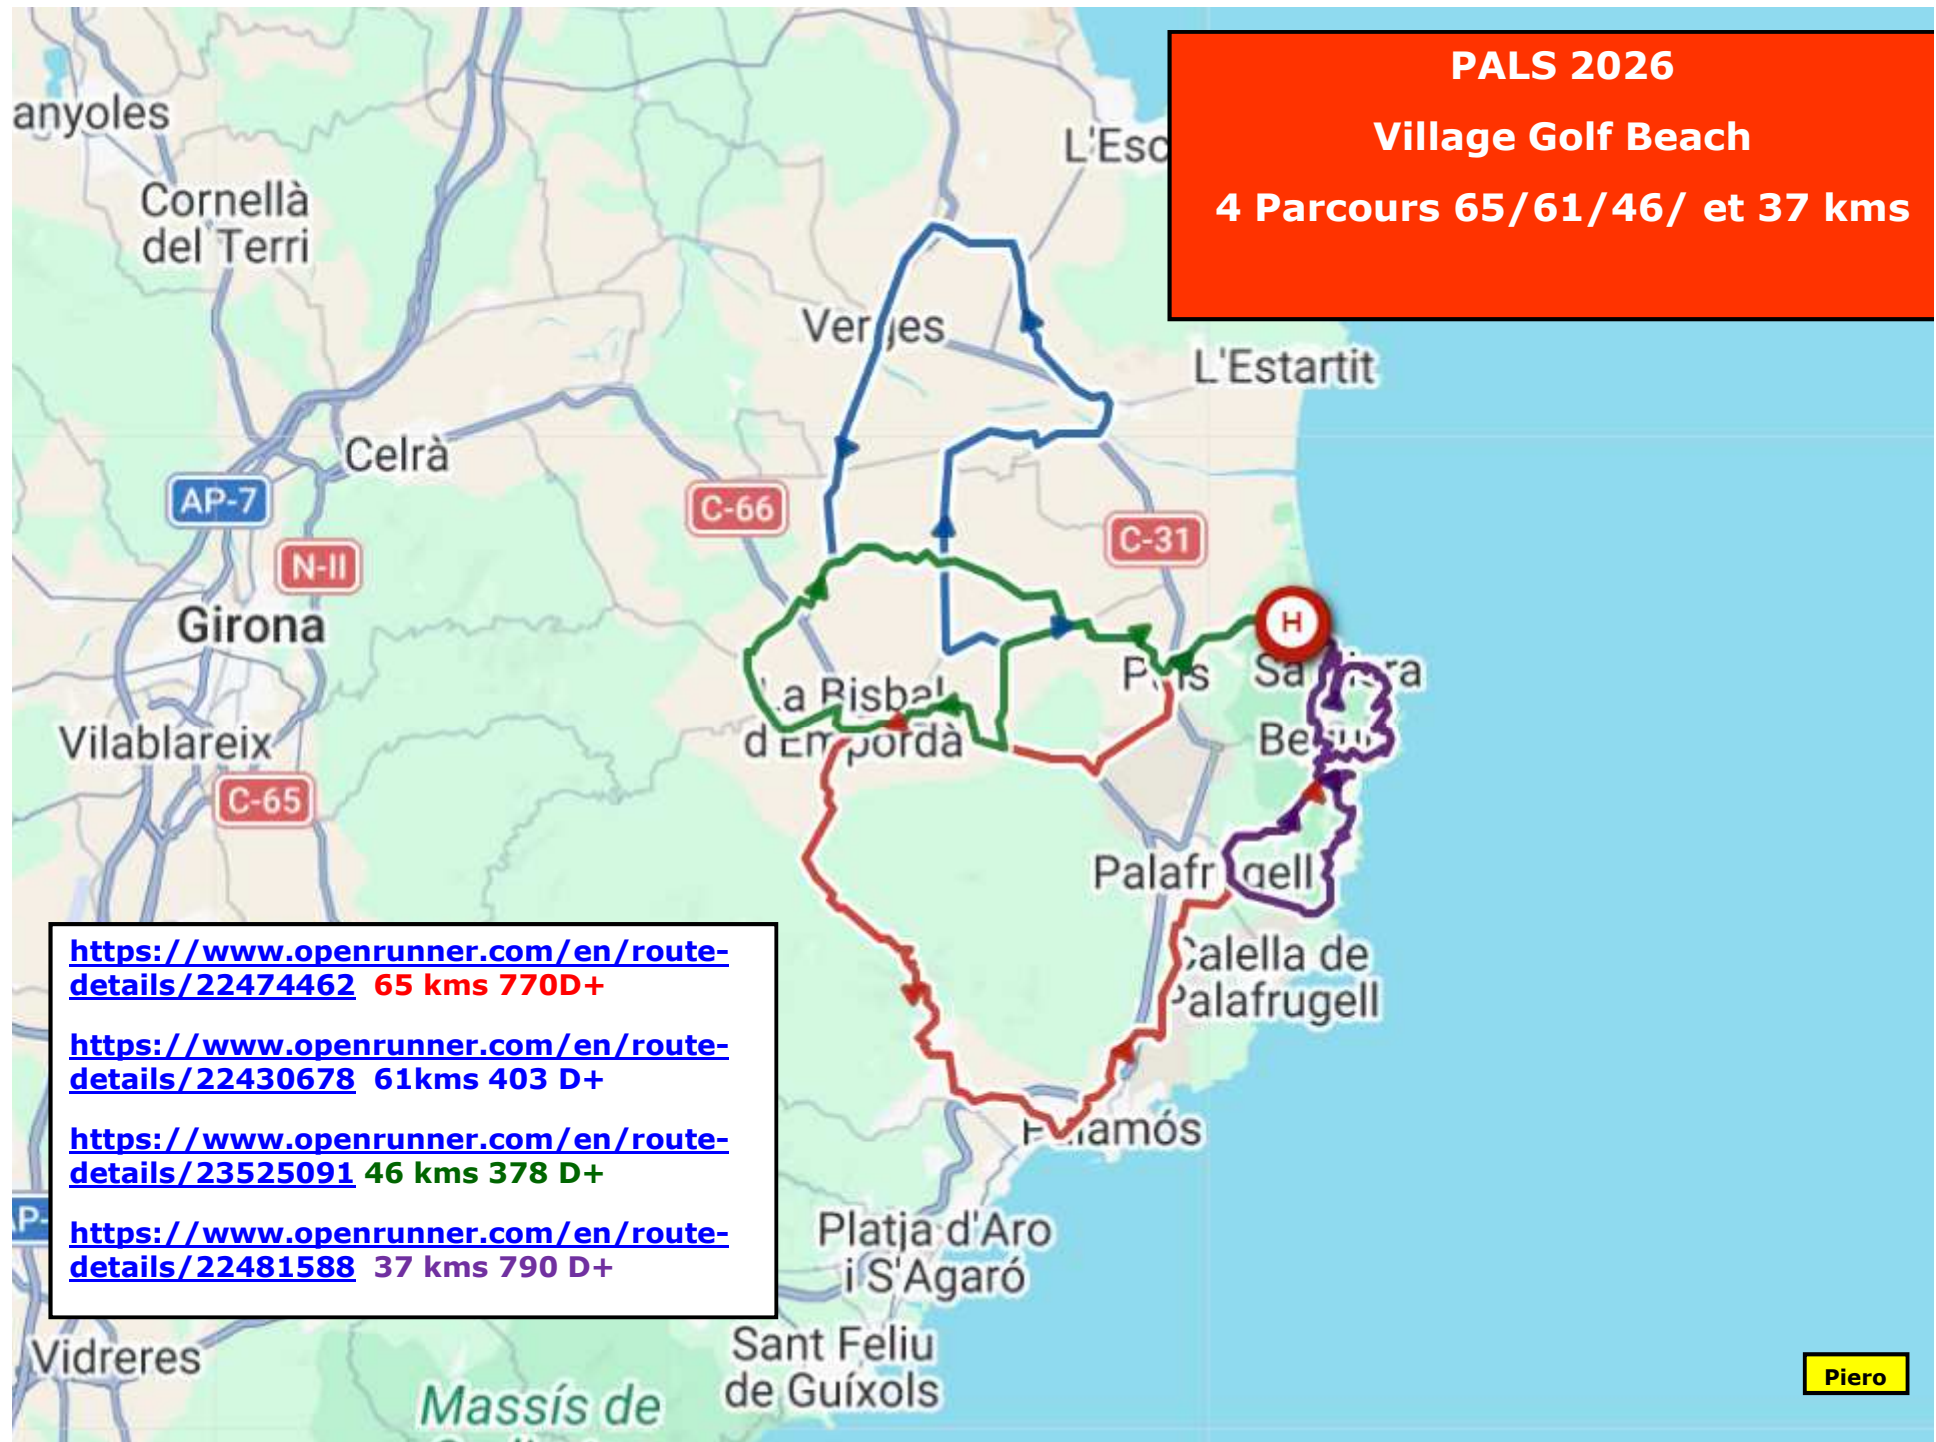

Départ de Banyoles

Camp de Futbol Municipal

Départ de Palamos Camp de Futbol de Palamos

PALS 2026

Village Golf Beach

4 Parcours 65/61/46/ et 37 kms

<https://www.openrunner.com/en/route-details/22474462> **65 kms 770D+**

<https://www.openrunner.com/en/route-details/22430678> **61kms 403 D+**

<https://www.openrunner.com/en/route-details/23525091> **46 kms 378 D+**

<https://www.openrunner.com/en/route-details/22481588> **37 kms 790 D+**

PALS 2026

Village Golf Beach

3 Parcours 95/89 et 86 kms

<https://www.openrunner.com/route-details/23525488> 95 kms 1177 D+

<https://www.openrunner.com/route-details/22513169> 89 kms 1075 D+

<https://www.openrunner.com/route-details/22546312> 86 kms 819D+