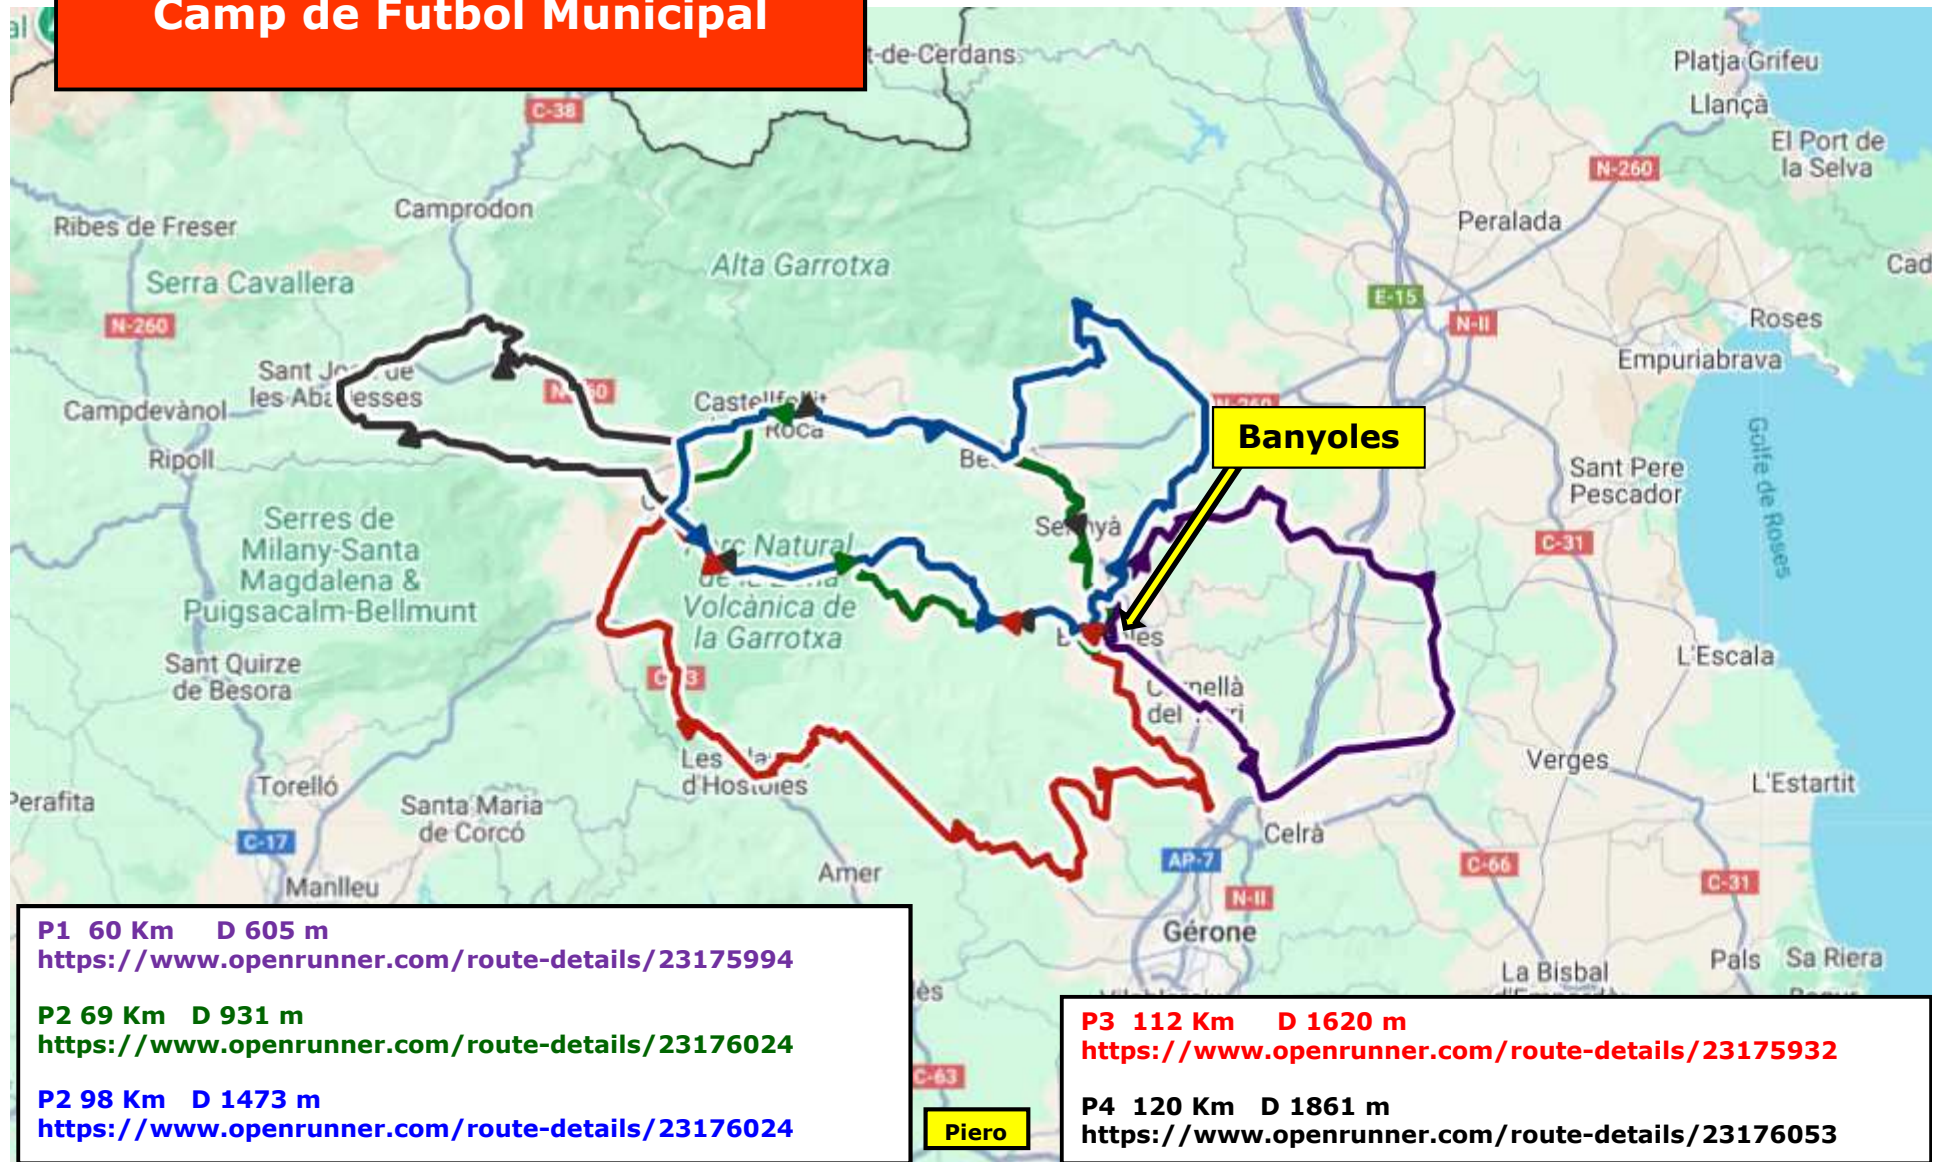

Départ de Banyoles

Camp de Futbol Municipal

Départ de Palamos Camp de Futbol de Palamos

PALS 2026

Village Golf Beach

4 Parcours 65/61/46/ et 37 kms

<https://www.openrunner.com/en/route-details/22474462> **65 kms 770D+**

<https://www.openrunner.com/en/route-details/22430678> **61kms 403 D+**

<https://www.openrunner.com/en/route-details/23525091> **46 kms 378 D+**

<https://www.openrunner.com/en/route-details/22481588> **37 kms 790 D+**

PALS 2026

Village Golf Beach

3 Parcours 95/89 et 86 kms

<https://www.openrunner.com/route-details/23525488> 95 kms 1177 D+

<https://www.openrunner.com/route-details/22513169> 89 kms 1075 D+

<https://www.openrunner.com/route-details/22546312> 86 kms 819D+