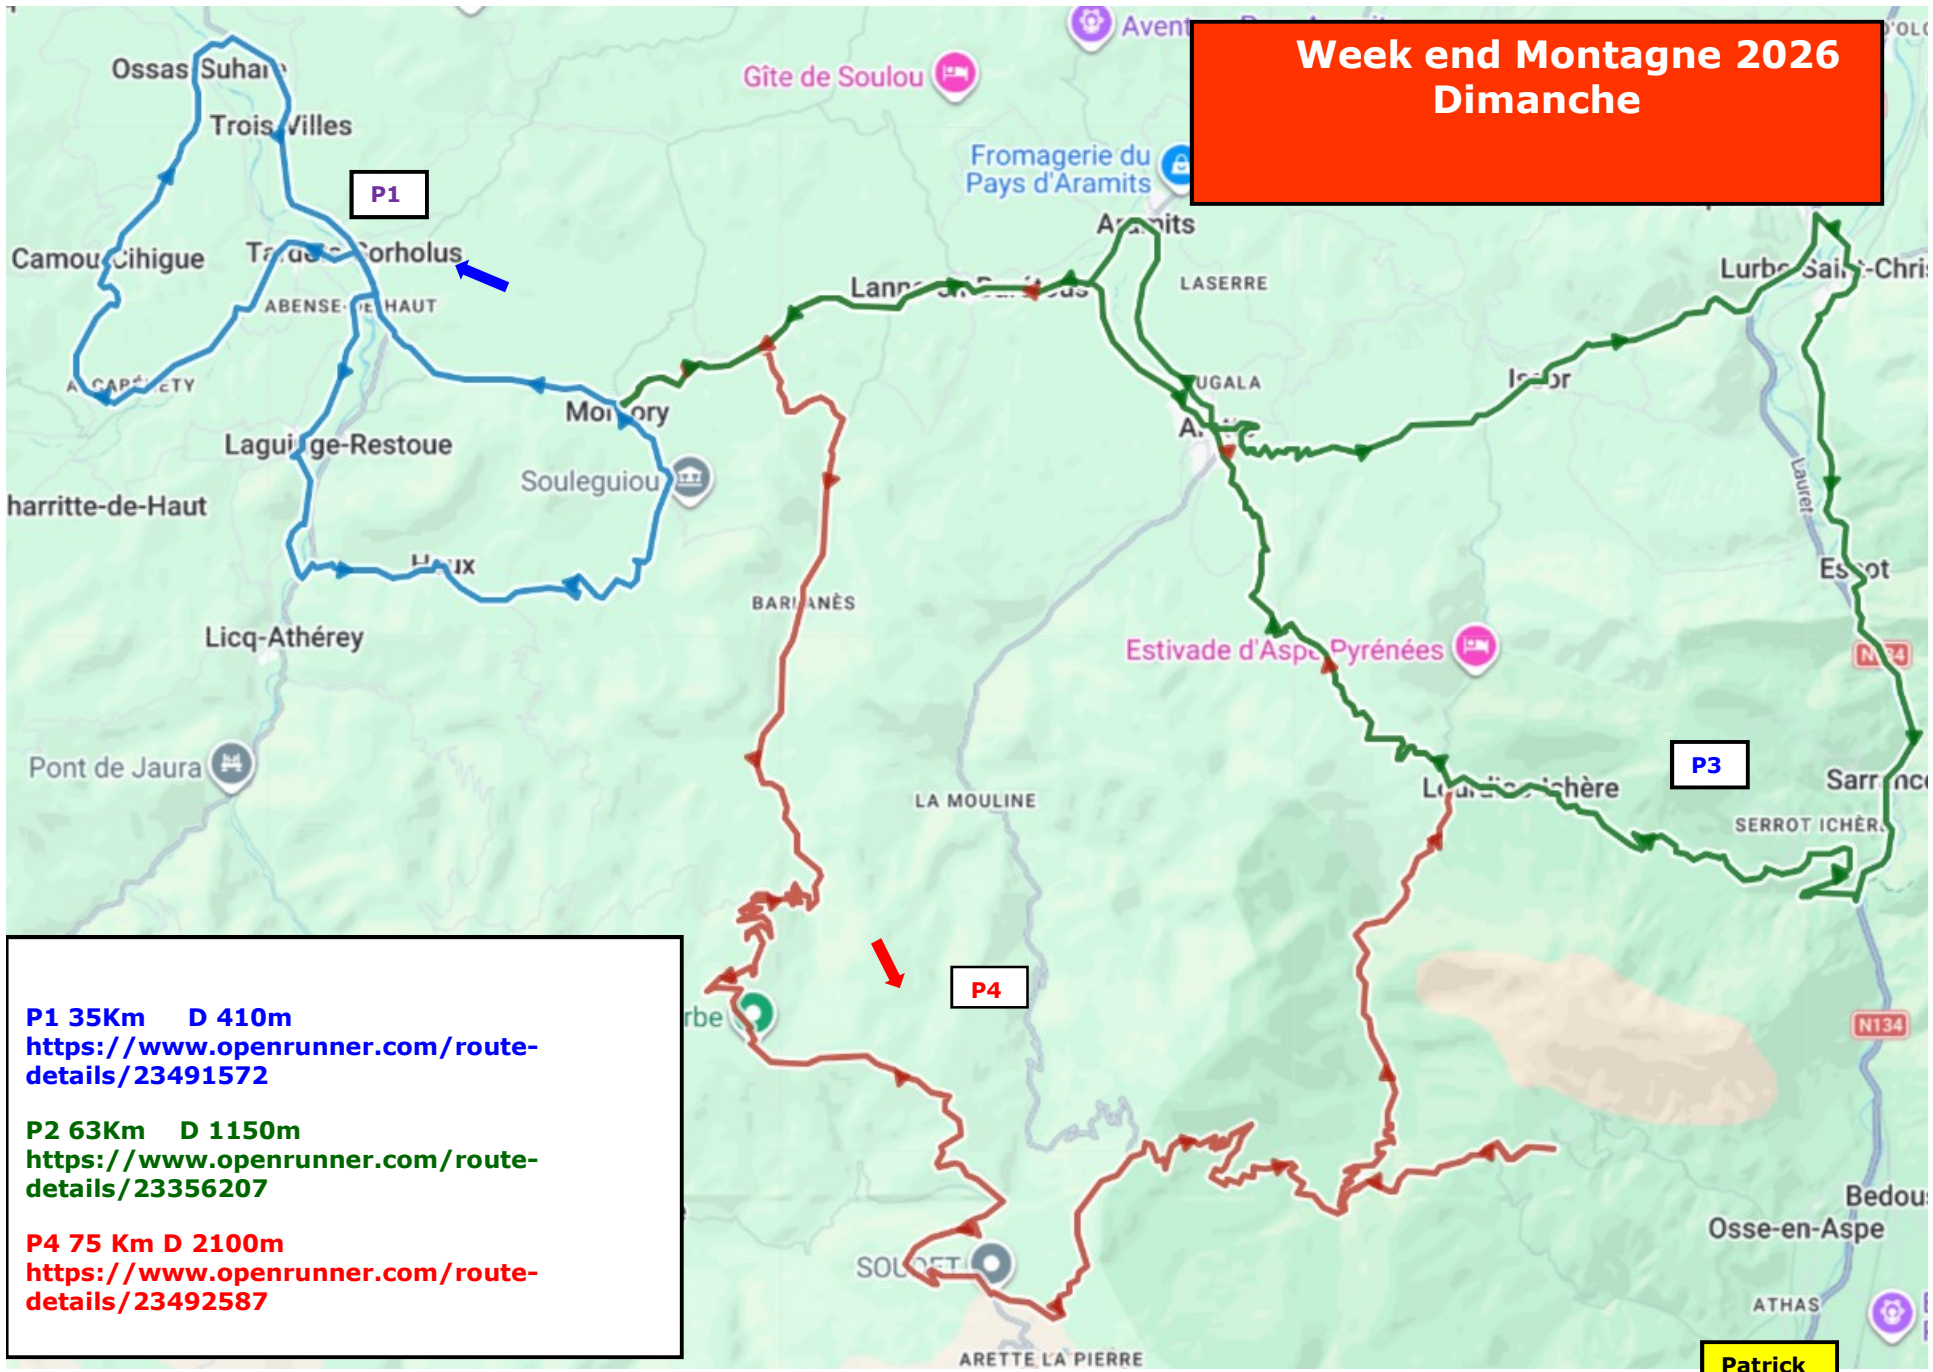

Week end Montagne 2026 Dimanche

P1 35Km D 410m
<https://www.openrunner.com/route-details/23491572>

P2 63Km D 1150m
<https://www.openrunner.com/route-details/23356207>

P4 75 Km D 2100m
<https://www.openrunner.com/route-details/23492587>