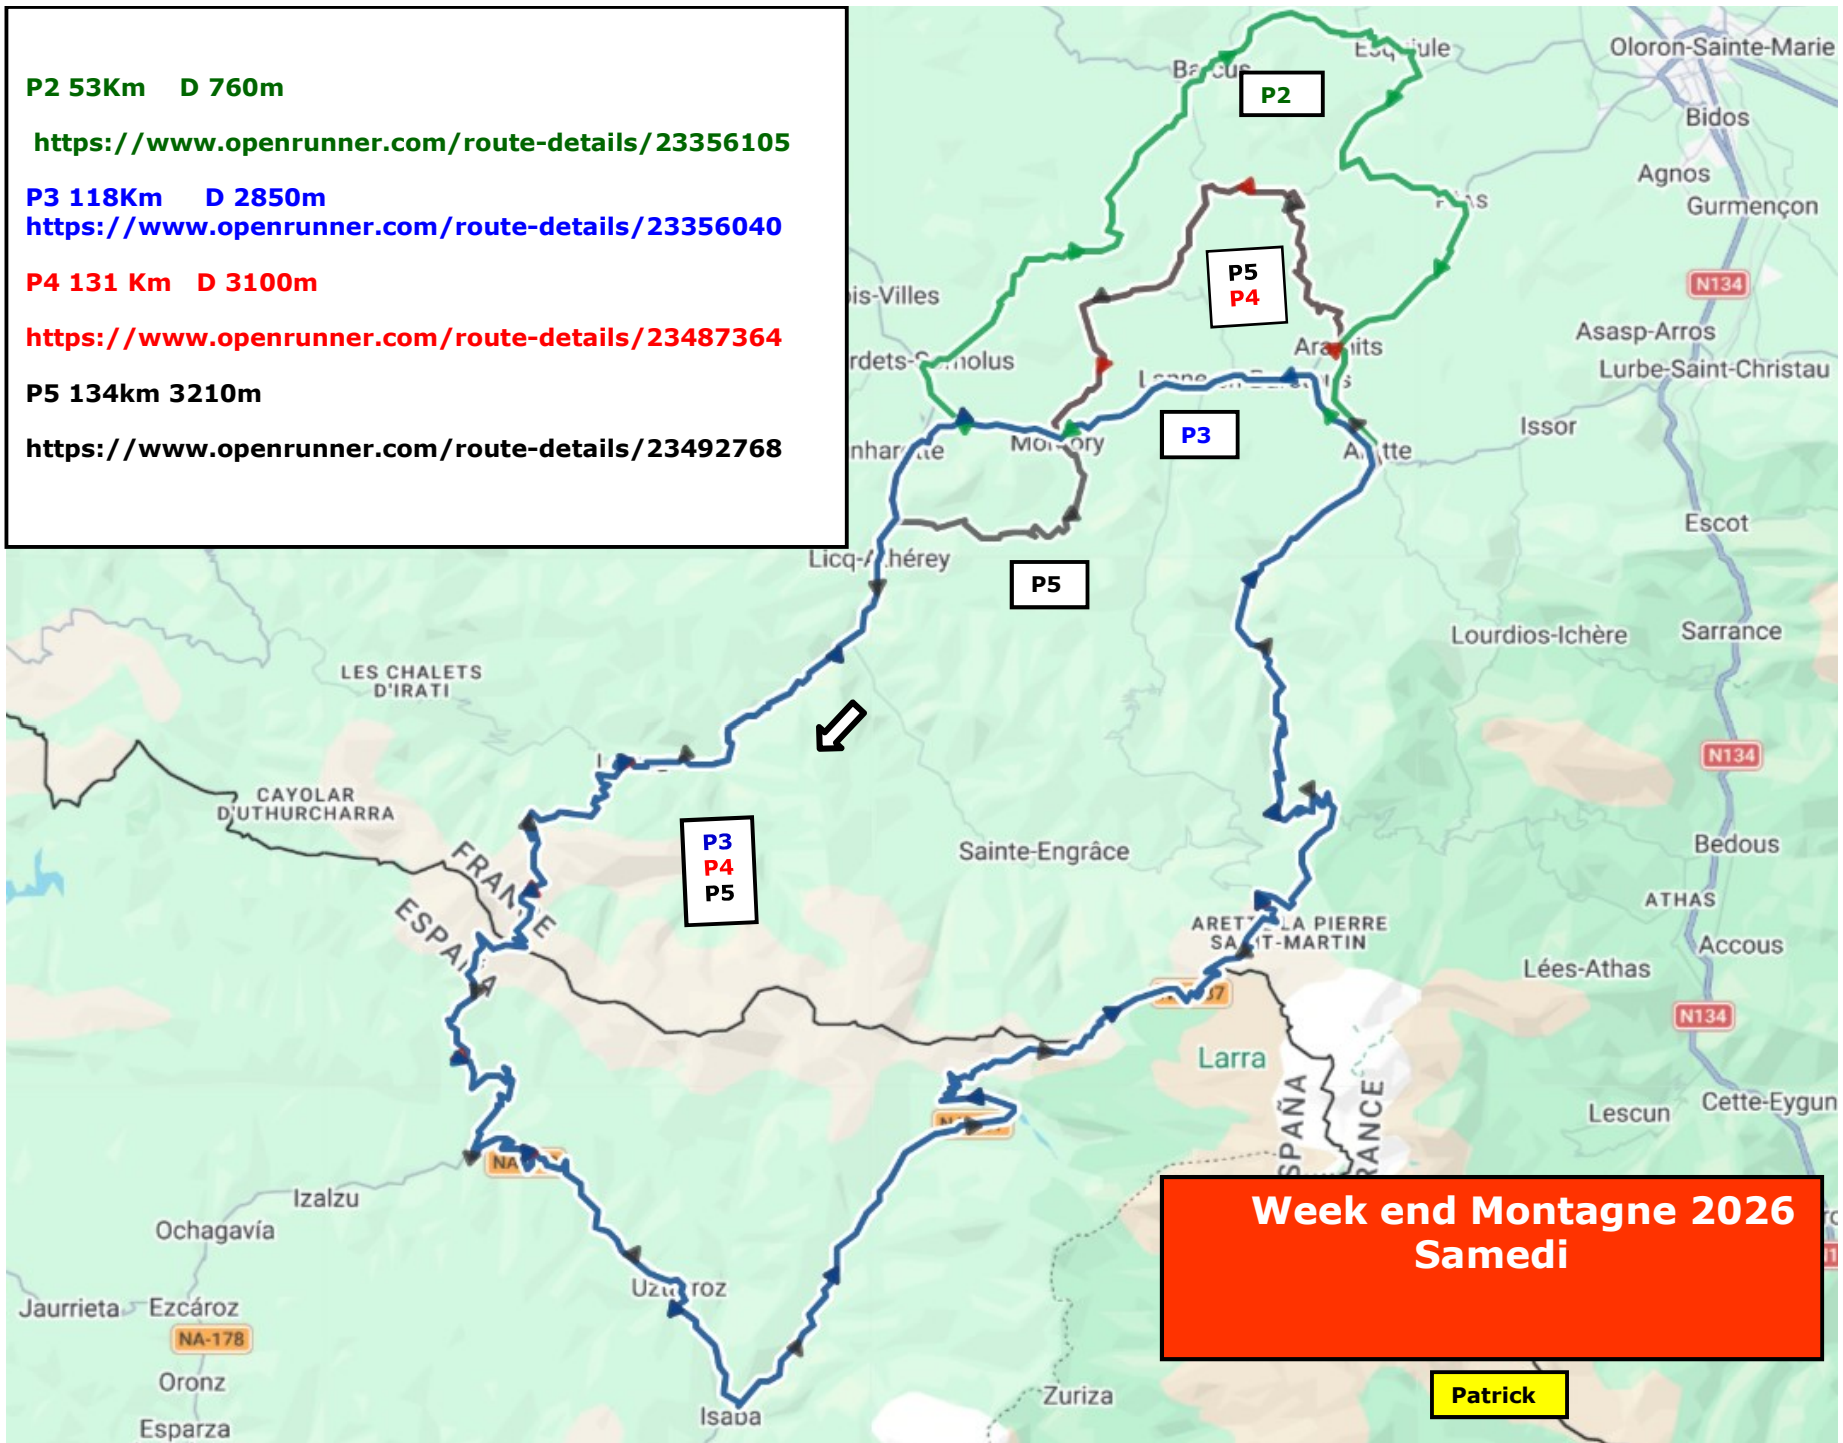

P2 53Km D 760m

<https://www.openrunner.com/route-details/23356105>

P3 118Km D 2850m

<https://www.openrunner.com/route-details/23356040>

P4 131 Km D 3100m

<https://www.openrunner.com/route-details/23487364>

P5 134km 3210m

<https://www.openrunner.com/route-details/23492768>

**Week end Montagne 2026
Samedi**

Patrick